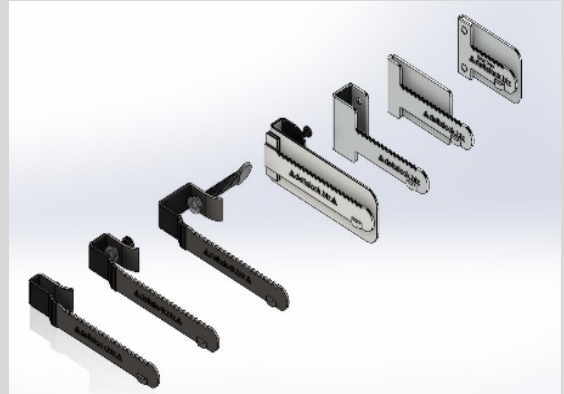

* Service * Solutions * Satisfaction *

NON-KEY RETAINING RATCHET LOCK

Part #'s: RI1875 ADHE PC HSG / RI1875 ADEX PC HSG

FEATURES

- SFIC Small Format Interchangeable Core
- Forward facing core for easy operation
- Uses different existing ratchet bars for different mounting
- Lock installs on bar with or without a key.
- New spacer design for different material thicknesses
- New stronger outer aluminum housing
- Lighter weight on glass
- New sleeker design
- Housing can be sold separately
- Ratchet bars can be sold separately
- Patent Pending