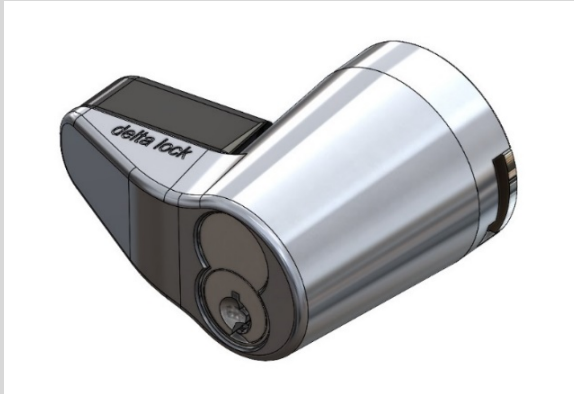

* Service * Solutions * Satisfaction *

NON-KEY RETAINING RATCHET LOCK

Part #'s: RI1875 ADHE PC HSG / RI1875 ADEX PC HSG

FEATURES

- SFIC Small Format Interchangeable Core
- Forward facing core for easy operation
- Uses different existing ratchet bars for different mounting
- Lock installs on bar with or without a key.
- New spacer design for different material thicknesses
- New stronger outer aluminum housing
- Lighter weight on glass
- New sleeker design
- Housing can be sold separately
- Ratchet bars can be sold separately
- Patent Pending